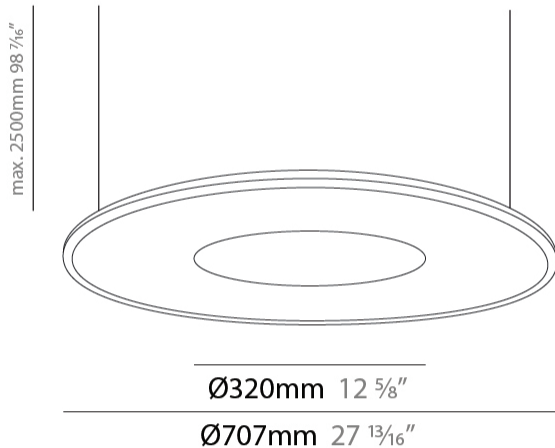

HARMONY RING SUSPENSION

A51064-

base number   Color   Finish   Diffuser
Temperature   Options   Options

1. To build a product code in our configurator select the specify button on the base model # product page
2. To build a manual product code on this datasheet choose from the options listed below in blue font and add the suffix to the base model #

GENERAL

Series: Harmony Ring
Partner: Ivela
Division: Architectural
Installation: Suspension
Product Type: Panels
Mounting Location: Ceiling
Light Distribution: Direct

PHYSICAL

Shape: Round
Diameter (mm): 707
Diameter (in): 27 ¹³/₁₆
Height (mm): 15
Height (in): 9/16
Max. Overall Height (mm): 2500
Max. Overall Height (in): 98 ⁷/₁₆
Diffuser: [PMMA - Opal / Prismatic](#)
Fixture Finish: [WHI / BLK / GLD](#)
Fixture Material: Aluminum

ELECTRICAL

Lamp Type: LED
Input Wattage (W): 44
Dimming: Tri-Mode (Non-Dimming and Phase Dimming (120Vac only) and 0-10V Dimming)
Driver Included: No
Driver Location: Remote
Driver Type: Constant Voltage - Universal
Driver Class: Class 2
Housing: ENCP 5 (ERP) ENCP 13 (SC Power)
Input Voltage (V): 120 - 277
Output Voltage (V): 24

LED

Color Temperature (°K): [2700 / 3000 / 3500 / 4000](#)
Max. Delivered Lumen (lm): 3168 / 3300 / 3398 / 3498
Nominal Lumen (lm): 5280 / 5500 / 5663 / 5830
CRI: >93 CRI
Lamp Life (hrs): 50000

OPTICAL

RATINGS AND CERTIFICATIONS

Certified By: Certified for North American Standards
IP rating: IP20